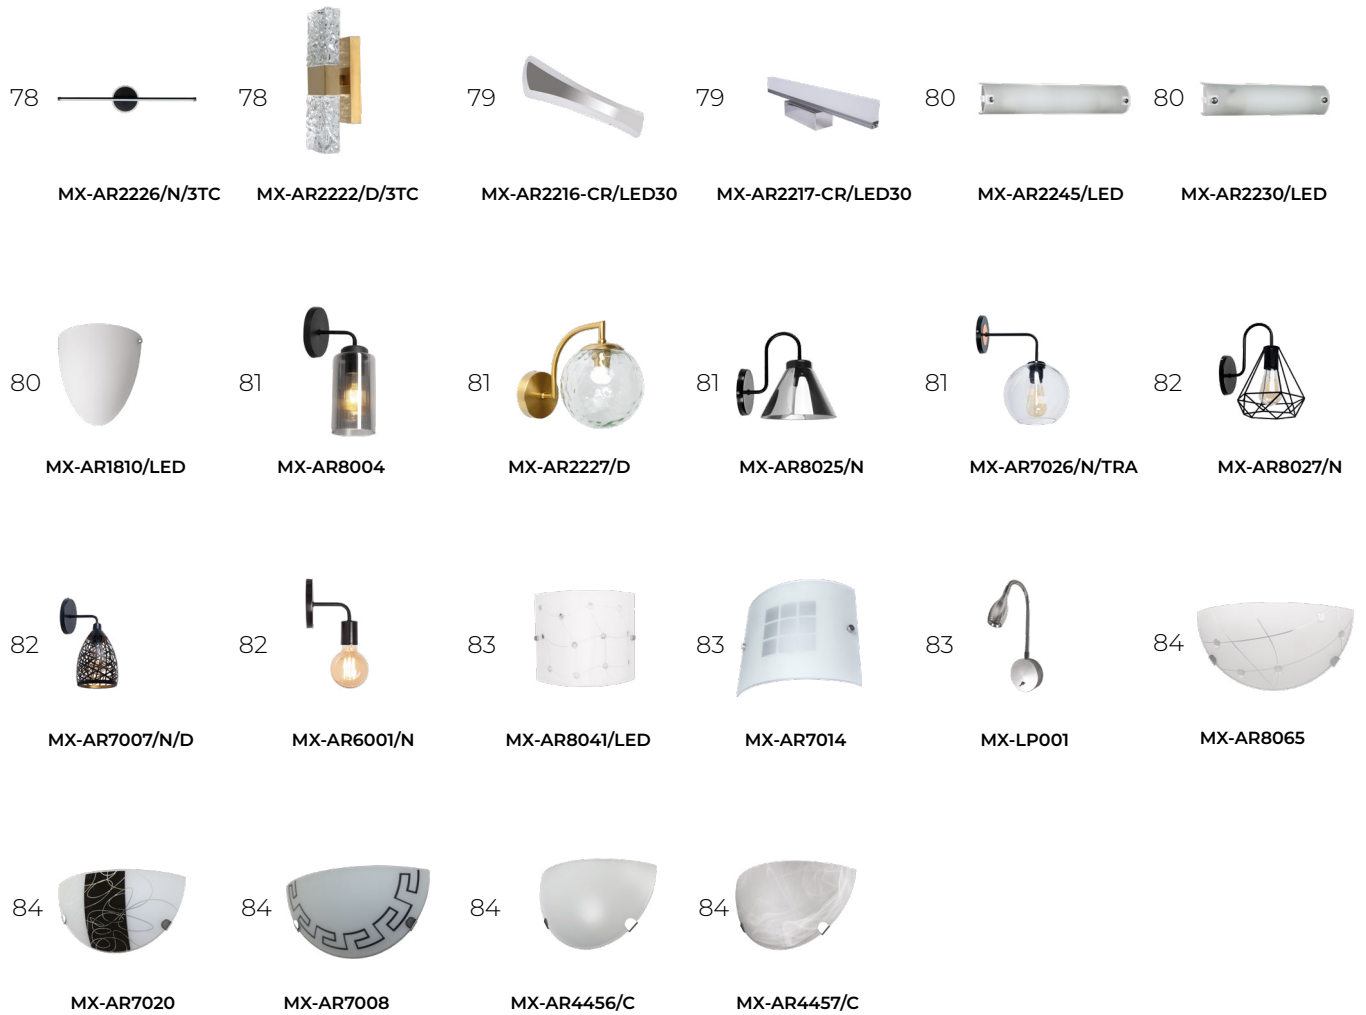

76

MX-PF8020

76

MX-CL1820

Arbotantes

Luminarios de exterior

- | | | | | | | | | | | | |
|-----|---|----|---|----|---|----|---|----|---|----|---|
| 86 |  | 86 |  | 87 |  | 88 |  | 88 |  | 88 |  |
| | MX-AR2221/N/LED30 | | MX-AR2213/N/2/LED | | MX-AR2213/LED | | MX-EX6106/N/LED | | MX-AR2343/N/LED60 | | MX-EX6105/N/LED60 |
| 89 |  | 89 |  | 90 |  | 90 |  | 90 |  | 91 |  |
| | MX-AR2218/B/LED | | MX-AR2229/N/LED | | MX-JR003/LED | | MX-JR015 | | MX-JR016 | | MX-JR014/N/LED30 |
| 91 |  | 91 |  | 92 |  | 92 |  | 92 |  | 93 |  |
| | MX-JR001 | | MX-JR004 | | MX-JR011 | | MX-JR007 | | MX-JR008 | | MX-AR4492 |
| 93 |  | 93 |  | 93 |  | 93 |  | 94 |  | 94 |  |
| | MX-AR4891 | | MX-PF4490 | | MX-PF4491 | | MX-PF4492 | | MX-EX6101 | | MX-EX6102 |
| 104 |  | | | | | | | | | | |
| | MX-EX6103 | | | | | | | | | | |

Performance LED

LUMINARIOS TECHO LED INTEGRADO

MX-EM8026/LED30
MX-EM8026/LED60

MX-EM9026/LED30
MX-EM9026/LED60

Empotrado blanco dirigible

LED integrado 5W - 400lm
100-240V
Ø 9cm o 9x9cm | Ø DE CORTE 7.2cm
H 4.5cm