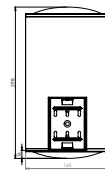

H-60cm H-18cm

MAX
5
W

LED
MAX
5
W

MX-JR003/LED MX-JR006/LED

H-60cm

H-30cm

MX-JR002

Luminario para exterior