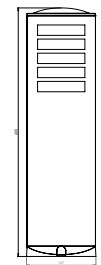

H-60cm H-18cm

MAX
5
W

LED
MAX
5
W

MX-JR003/LED MX-JR006/LED

H-60cm

H-30cm

MX-JR002

Luminario para exterior